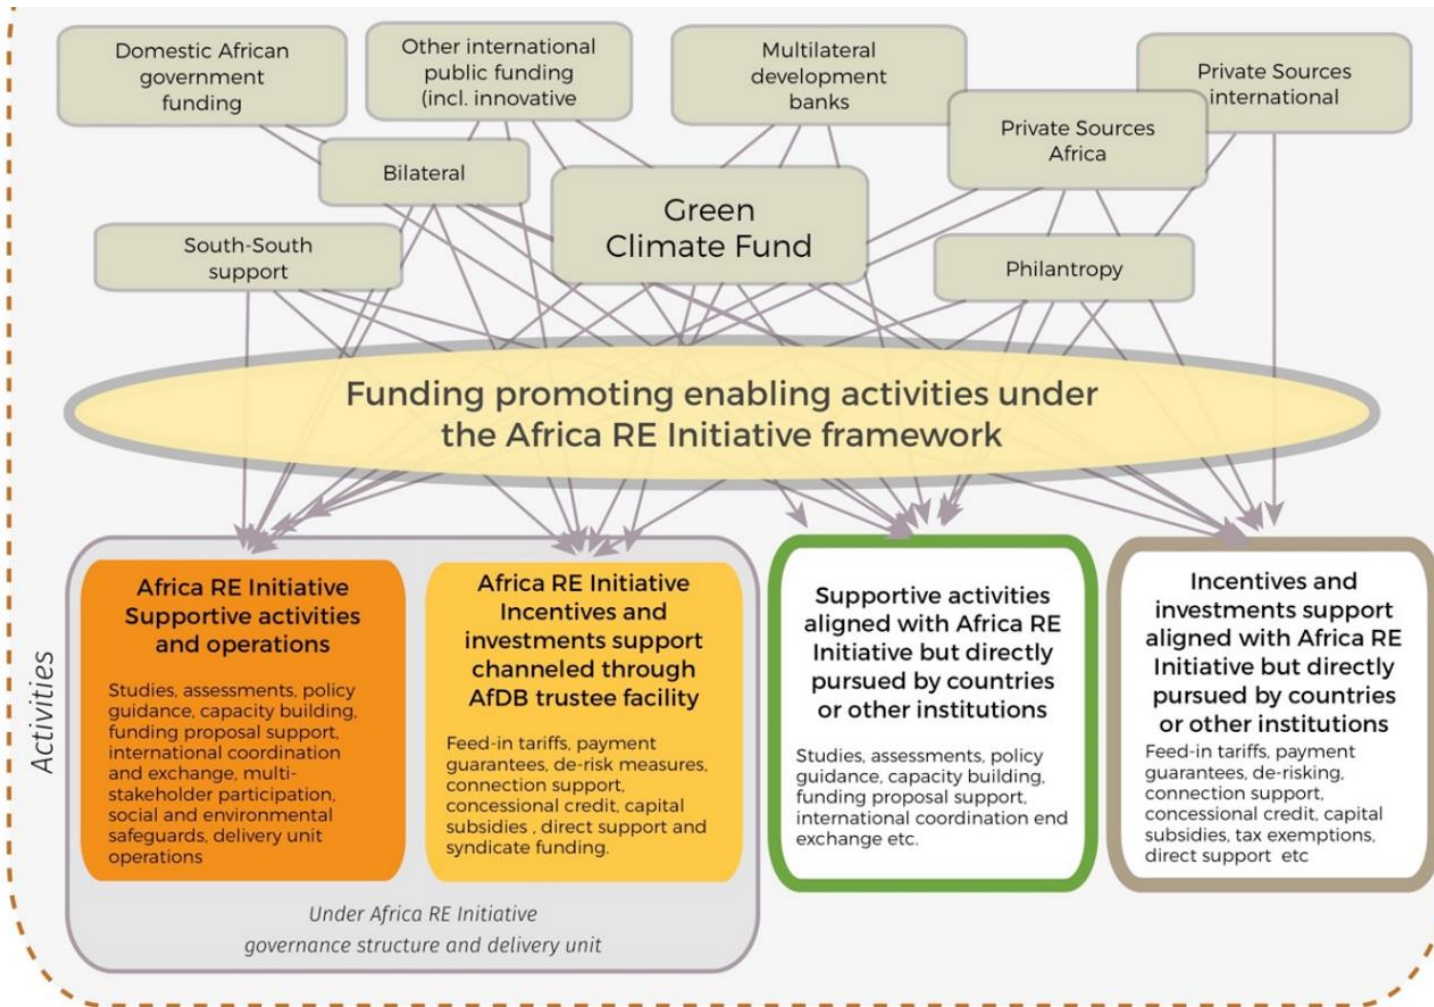

Converting NDCs into Implementable Mitigation Actions (CN2IMA):

Enabling activities & investment flows: an AREI “Big Picture” perspective

- Youba Sokona | Vice Chair, UNFCCC | The South Center | AREI Independent Delivery Unit (AfDB)
- Yacob Mulugetta | University College of London
- Lawrence Agbemabiese | University of Delaware, USA

Enabling activities

Expected sources of investment flows